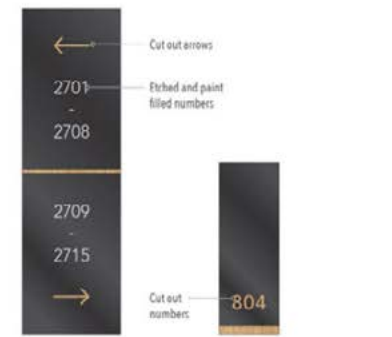

LAPITA HOTEL

HOSPITALITY

/ DUBAI
UAE

THE ADDRESS HOTEL AT HARBOUR POINT

HOSPITALITY

/ DUBAI
UAE

An aerial view of the Dubai Marina skyline at sunset. The sky is a mix of blue and orange. In the foreground, a modern building with white panels and glass balconies is shown. The balconies have people on them, and some have plants. The building is situated on a curved waterfront. In the background, the Dubai Marina skyline is visible, including the Dubai Eye (Ferris wheel) and several skyscrapers. The water is a deep blue-green, and there are several yachts docked at a pier in the foreground.

VIDA DUBAI MARINA HOTEL & YACHT CLUB

HOSPITALITY

/ DUBAI
UAE

1 Context Elevation
Scale NTS

2 Directory: Front and Side View
Scale NTS

3 Directory: Detailed View
Scale NTS

4 Directional: Front View
Scale NTS