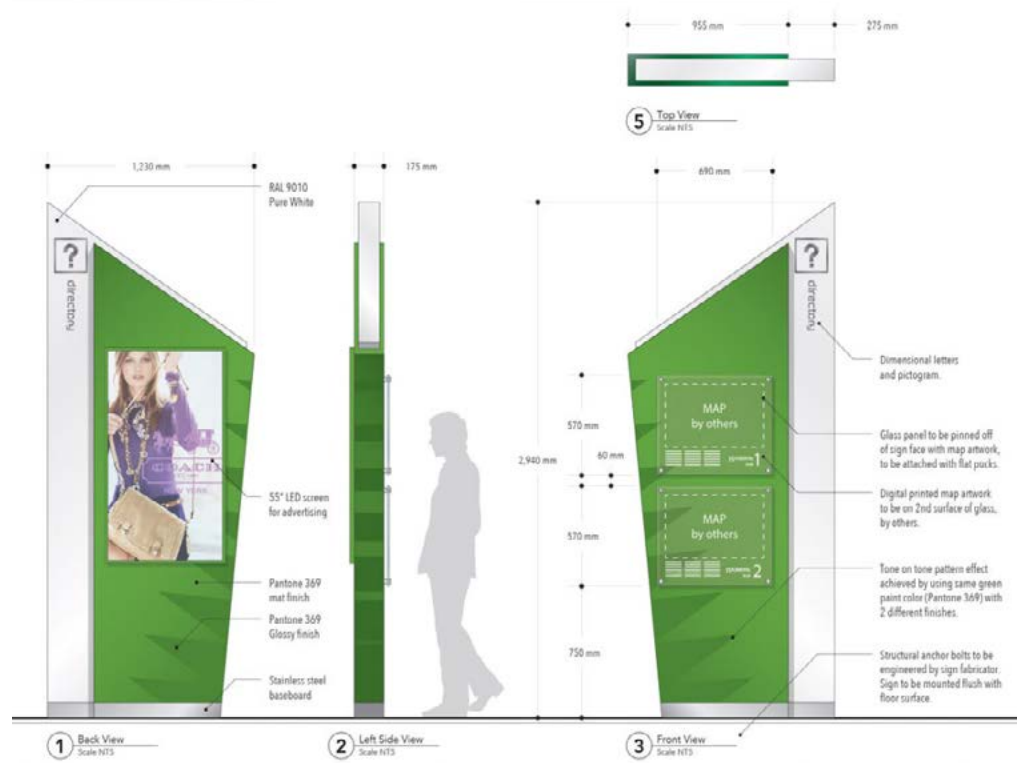

OPENBOOK DESIGN

A photograph of a modern office hallway. In the center, a white staircase with a glass railing leads up. The hallway is lined with glass-walled offices on the left and wood-paneled offices on the right. The ceiling features a large skylight and a circular light fixture. The overall atmosphere is bright and professional.

YAROSLAVKA SHOPPING CENTER

RETAIL
/ MOSCOW
RUSSIA

M AVENUE

MIXED-USE
/ MARRAKESH
MOROCCO

meydene
Experience Marrakech

FOUR SEASONS
 PRIVATE RESIDENCES
 MARRAKECH AT M AVENUE

PESTANA CR7
LIFESTYLE HOTELS

Image References
Pestana CR7 Marrakech at M Avenue

3 Front View
Scale 1:10

1 Front View
Scale 1:10

2 Front View
Scale 1:10

4 Context Elevation
Scale 1:10

MIVIDA NEW CAIRO

MIXED-USE

/ CAIRO
EGYPT

MASDAR CITY