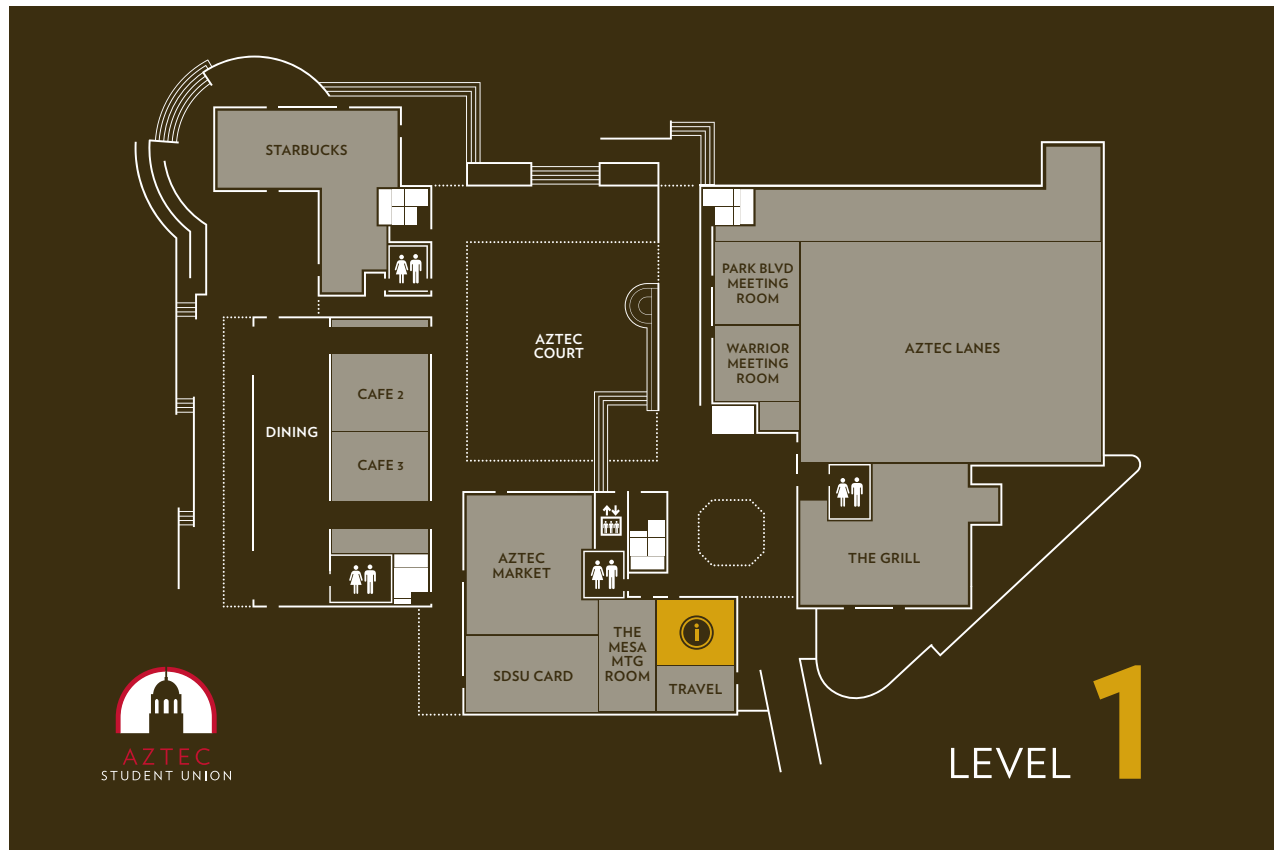

OPENBOOK DESIGN

A photograph of a modern office hallway. In the center, a white staircase with a glass railing leads up. The hallway is lined with glass-walled offices on the left and wood-paneled offices on the right. The ceiling features a large skylight and a circular light fixture. The overall atmosphere is bright and professional.

5 Guestroom ID: Front View
Scale NTS

ANANTARA MINA AL ARAB RESORT

HOSPITALITY
/ RAS AL KHAIMAH
UAE

RIVERLAND

THEME PARKS

/ DUBAI
UAE

1 French Village Sign Family
Scale: NTS

1 Peninsula Sign Family
Scale: NTS

1 India Gate Sign Family
Scale: NTS

1 Boardwalk Sign Family
Scale: NTS

PUBLIC MARKET

LOGO DESIGN

/ EMERYVILLE, CA
USA

SAN DIEGO STATE UNIVERSITY AZTEC STUDENT UNION

MAP DESIGN
/ SAN DIEGO, CA
USA

BOY SCOUTS OF AMERICA SUMMIT BECHTEL RESERVE