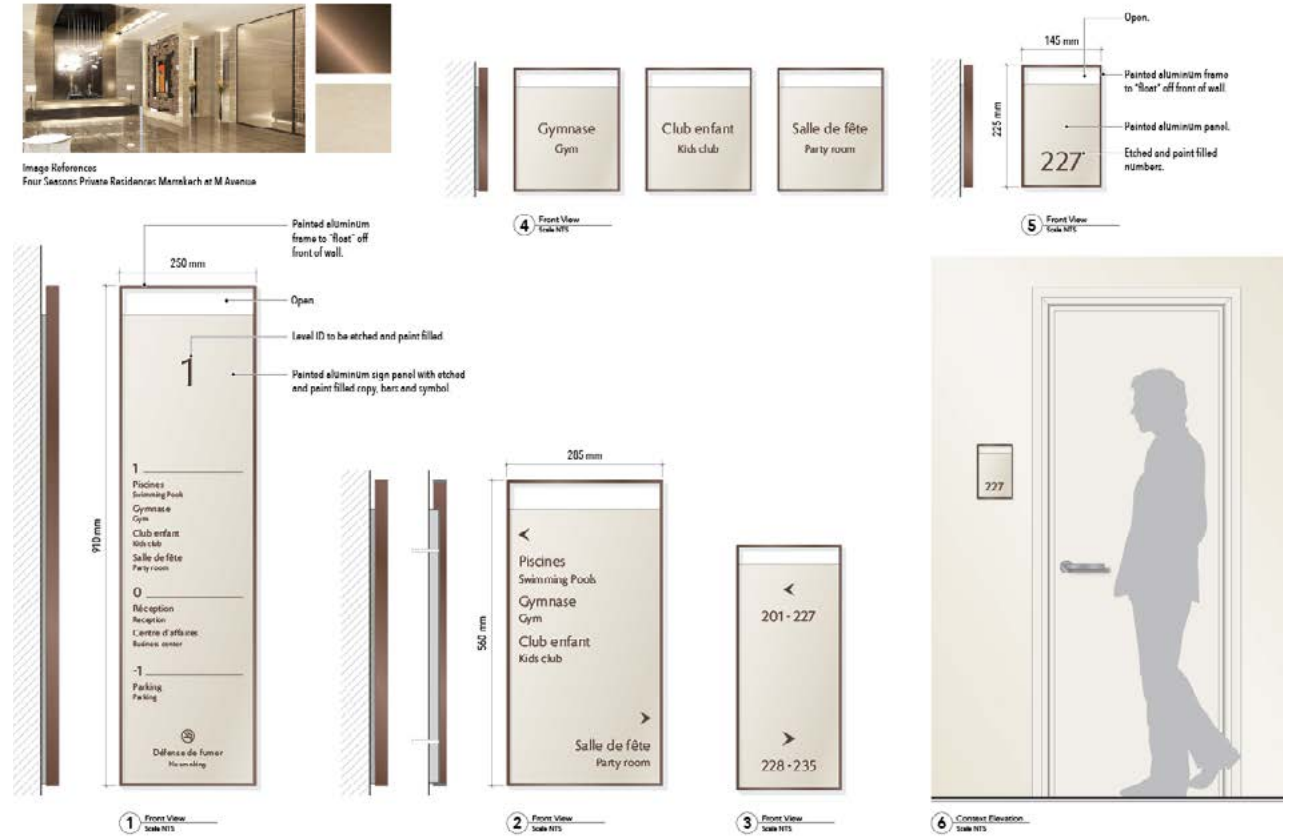

OPENBOOK DESIGN

A photograph of a modern office hallway. In the center, a white staircase with a glass railing leads up. The hallway is lined with glass-walled offices on the left and wood-paneled offices on the right. The ceiling features a large skylight and a circular light fixture. The overall atmosphere is bright and professional.

YAROSLAVKA SHOPPING CENTER

RETAIL
/ MOSCOW
RUSSIA

M AVENUE

MIXED-USE
/ MARRAKESH
MOROCCO

meydene
Experience Marrakech

FOUR SEASONS
 PRIVATE RESIDENCES
 MARRAKECH AT M AVENUE

PESTANA CR7
LIFESTYLE HOTELS

Image References
Pestana CR7 Marrakech at M Avenue

3 Front View
Scale 1:10

1 Front View
Scale 1:10

2 Front View
Scale 1:10

4 Context Elevation
Scale 1:10

MIVIDA NEW CAIRO

MIXED-USE

/ CAIRO
EGYPT

MASDAR CITY

MIXED-USE

/ ABU DHABI
UAE

THE 118

RESIDENTIAL

/ DUBAI
UAE

HARBOUR VIEWS AT DUBAI CREEK HARBOUR

RESIDENTIAL

/ DUBAI
UAE