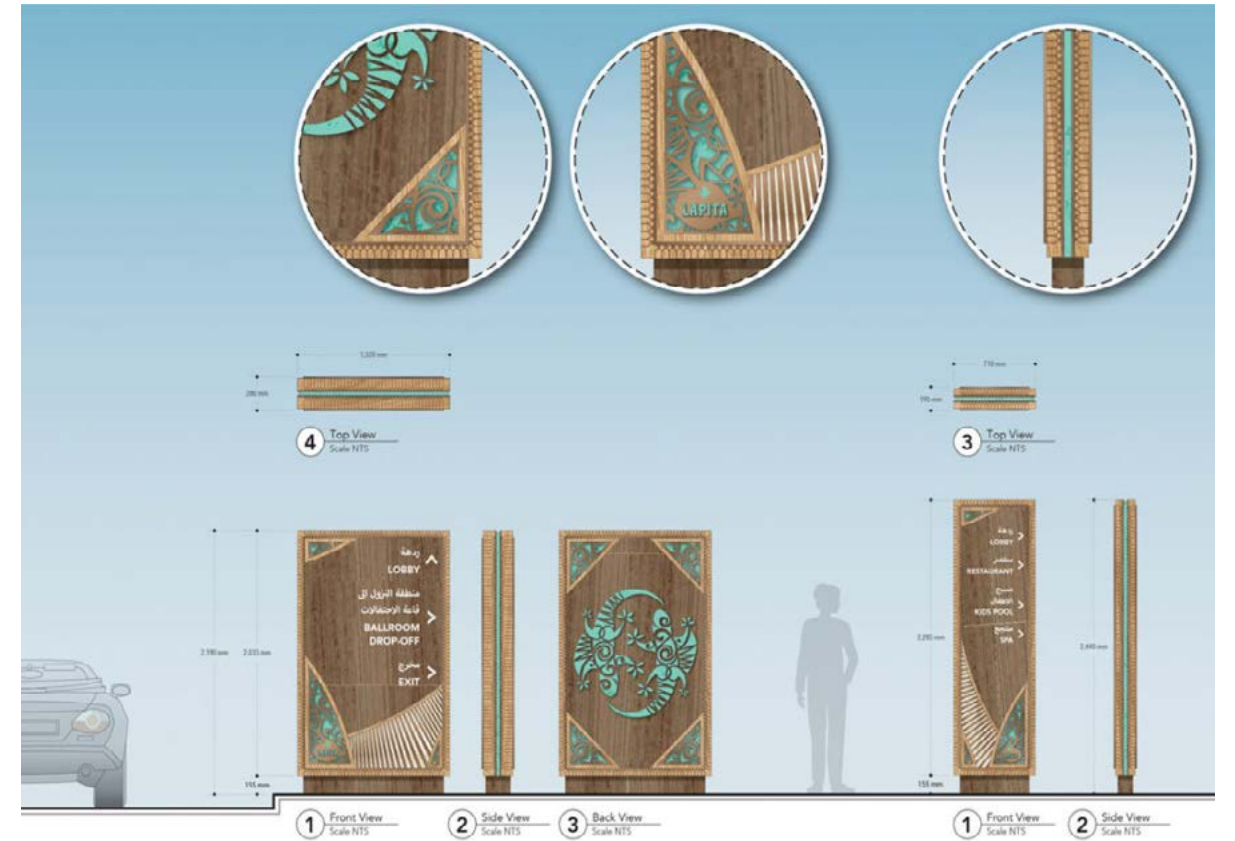

3 Front View
Scale 1:10

1 Front View
Scale 1:10

2 Front View
Scale 1:10

4 Context Elevation
Scale 1:10

MIVIDA NEW CAIRO

MIXED-USE

/ CAIRO
EGYPT

MASDAR CITY

MIXED-USE

/ ABU DHABI
UAE

THE 118

RESIDENTIAL

/ DUBAI
UAE

HARBOUR VIEWS AT DUBAI CREEK HARBOUR

RESIDENTIAL

/ DUBAI
UAE

LAPITA HOTEL

HOSPITALITY

/ DUBAI
UAE

THE ADDRESS HOTEL AT HARBOUR POINT

HOSPITALITY

/ DUBAI
UAE

An aerial view of the Dubai Marina skyline at sunset. The sky is a mix of blue and orange. In the foreground, a modern building with white panels and glass balconies is shown. The balconies have people on them, and some have plants. The building is situated on a curved waterfront. In the background, the Dubai Marina skyline is visible, including the Dubai Eye (Ferris wheel) and several skyscrapers. The water is a deep blue-green, and there are several yachts docked at a pier in the foreground.