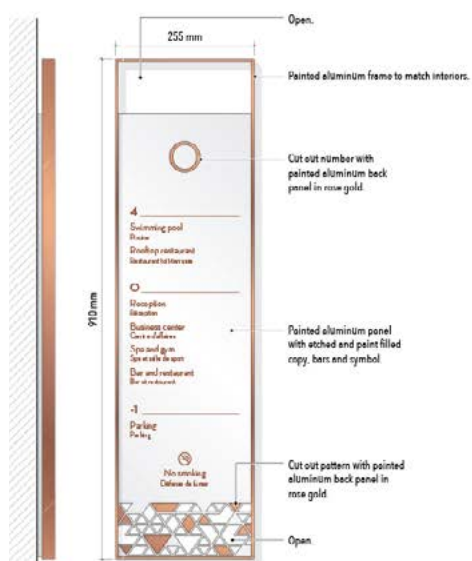

PESTANA CR7
LIFESTYLE HOTELS