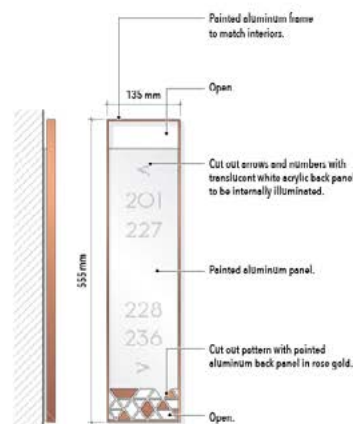

PESTANA CR7
LIFESTYLE HOTELS