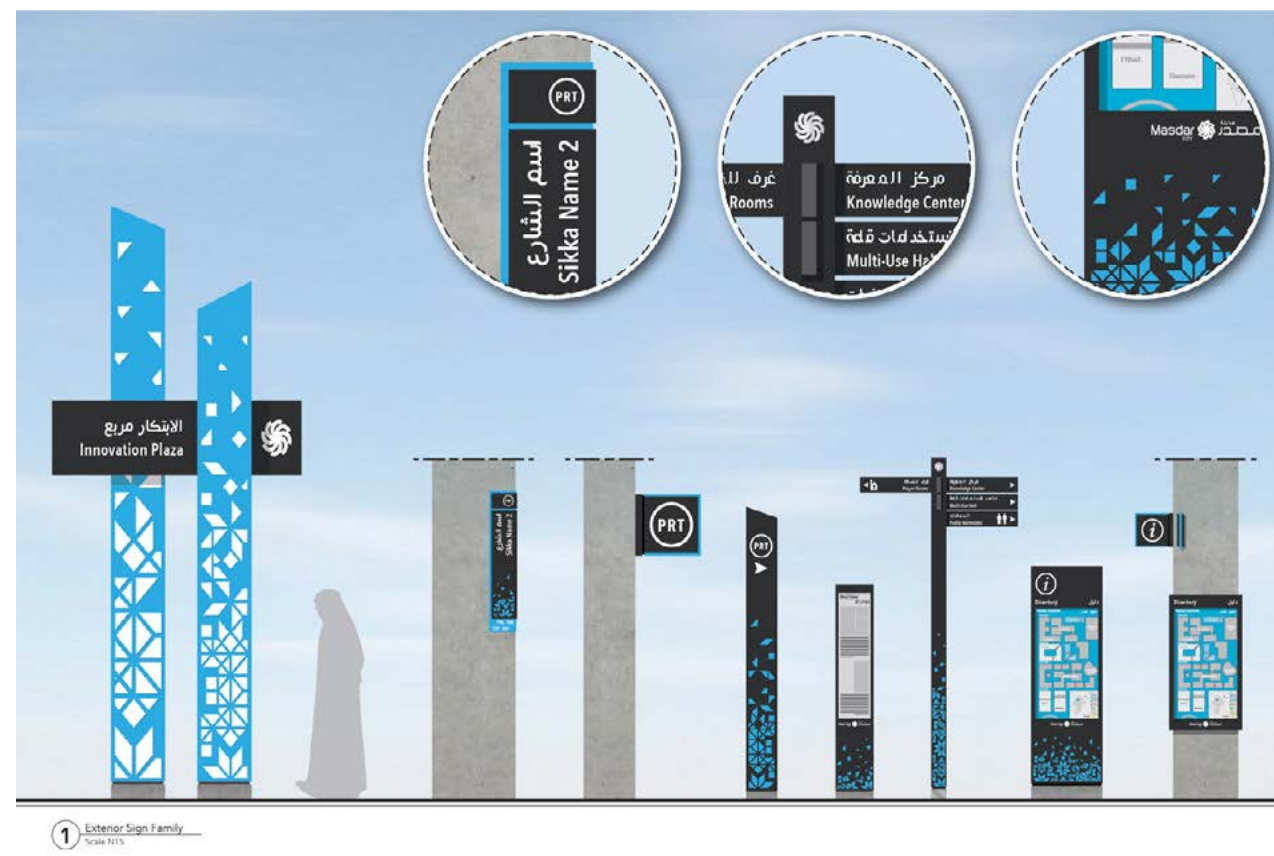

YAROSLAVKA SHOPPING CENTER

RETAIL
/ MOSCOW
RUSSIA

M AVENUE

MIXED-USE
/ MARRAKESH
MOROCCO

meydene
Experience Marrakech

FOUR SEASONS
 PRIVATE RESIDENCES
 MARRAKECH AT M AVENUE

PESTANA CR7
LIFESTYLE HOTELS

Image References
Pestana CR7 Marrakech at M Avenue

3 Front View
Scale 1:10

1 Front View
Scale 1:10

2 Front View
Scale 1:10

4 Context Elevation
Scale 1:10

MIVIDA NEW CAIRO

MIXED-USE

/ CAIRO
EGYPT

MASDAR CITY

MIXED-USE

/ ABU DHABI
UAE

THE 118

RESIDENTIAL

/ DUBAI
UAE

HARBOUR VIEWS AT DUBAI CREEK HARBOUR

RESIDENTIAL

/ DUBAI
UAE

LAPITA HOTEL

HOSPITALITY

/ DUBAI
UAE

THE ADDRESS HOTEL AT HARBOUR POINT

HOSPITALITY

/ DUBAI
UAE

An aerial view of the Dubai Marina skyline at sunset. The sky is a mix of blue and orange. In the foreground, a modern building with white panels and glass balconies is shown. The balconies have people on them, and some have plants. The building is situated on a curved waterfront. In the background, the Dubai Marina skyline is visible, including the Dubai Eye (Ferris wheel) and several skyscrapers. The water is a deep blue-green, and there are several yachts docked at a pier in the foreground.