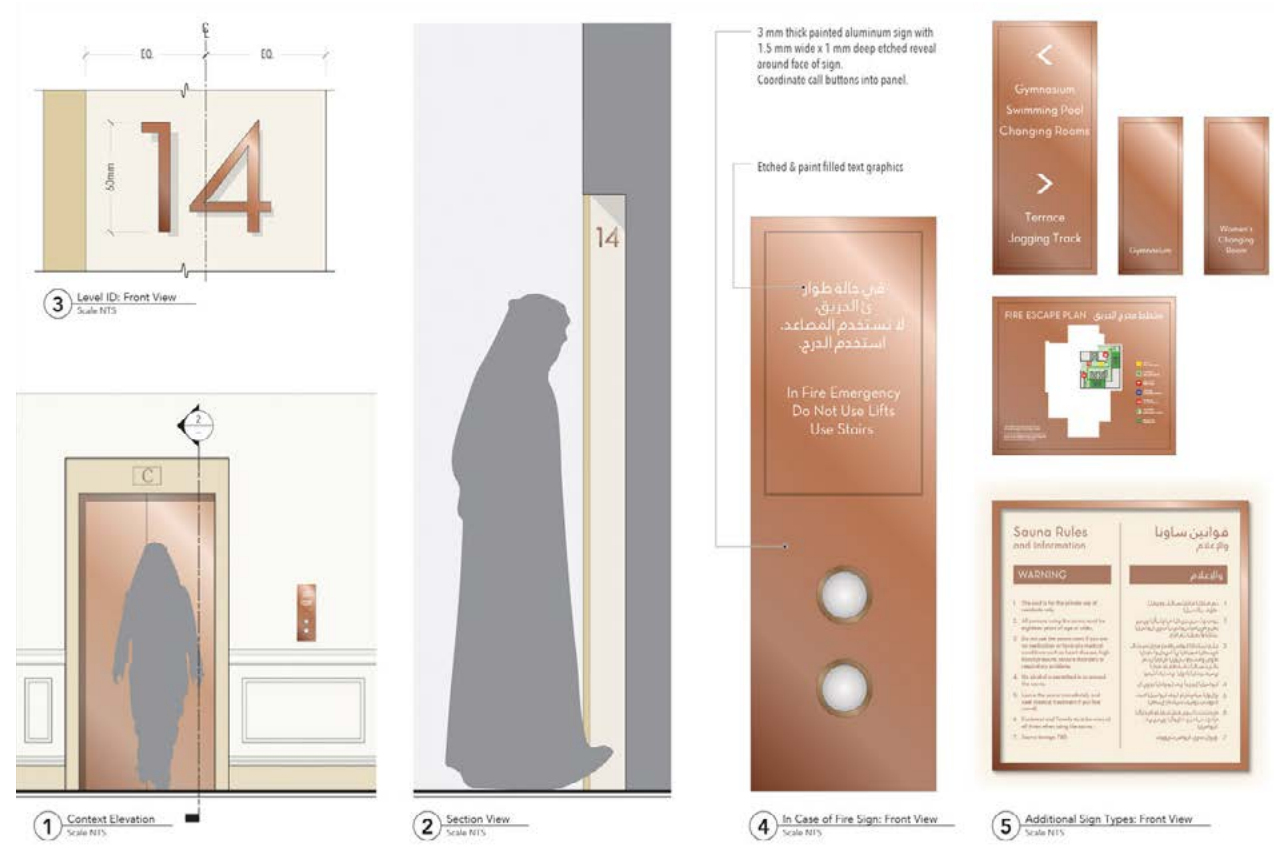

OPENBOOK DESIGN

A photograph of a modern office hallway. In the center, a white staircase with a glass railing leads up. The hallway is lined with glass-walled offices on the left and wood-paneled offices on the right. The ceiling features a large skylight and a circular light fixture. The overall atmosphere is bright and professional.

MIXED-USE

/ ABU DHABI
UAE

THE 118

RESIDENTIAL

/ DUBAI
UAE

HARBOUR VIEWS AT DUBAI CREEK HARBOUR

RESIDENTIAL

/ DUBAI
UAE

LAPITA HOTEL

HOSPITALITY

/ DUBAI
UAE

THE ADDRESS HOTEL AT HARBOUR POINT

HOSPITALITY

/ DUBAI
UAE

An aerial view of the Dubai Marina skyline at sunset. The sky is a mix of blue and orange. In the foreground, a modern building with white panels and glass balconies is shown. The balconies have people on them, and some have plants. The building is situated on a curved waterfront. In the background, the Dubai Marina skyline is visible, including the Dubai Eye (Ferris wheel) and several skyscrapers. The water is a deep blue-green, and there are several yachts docked at a pier in the foreground.