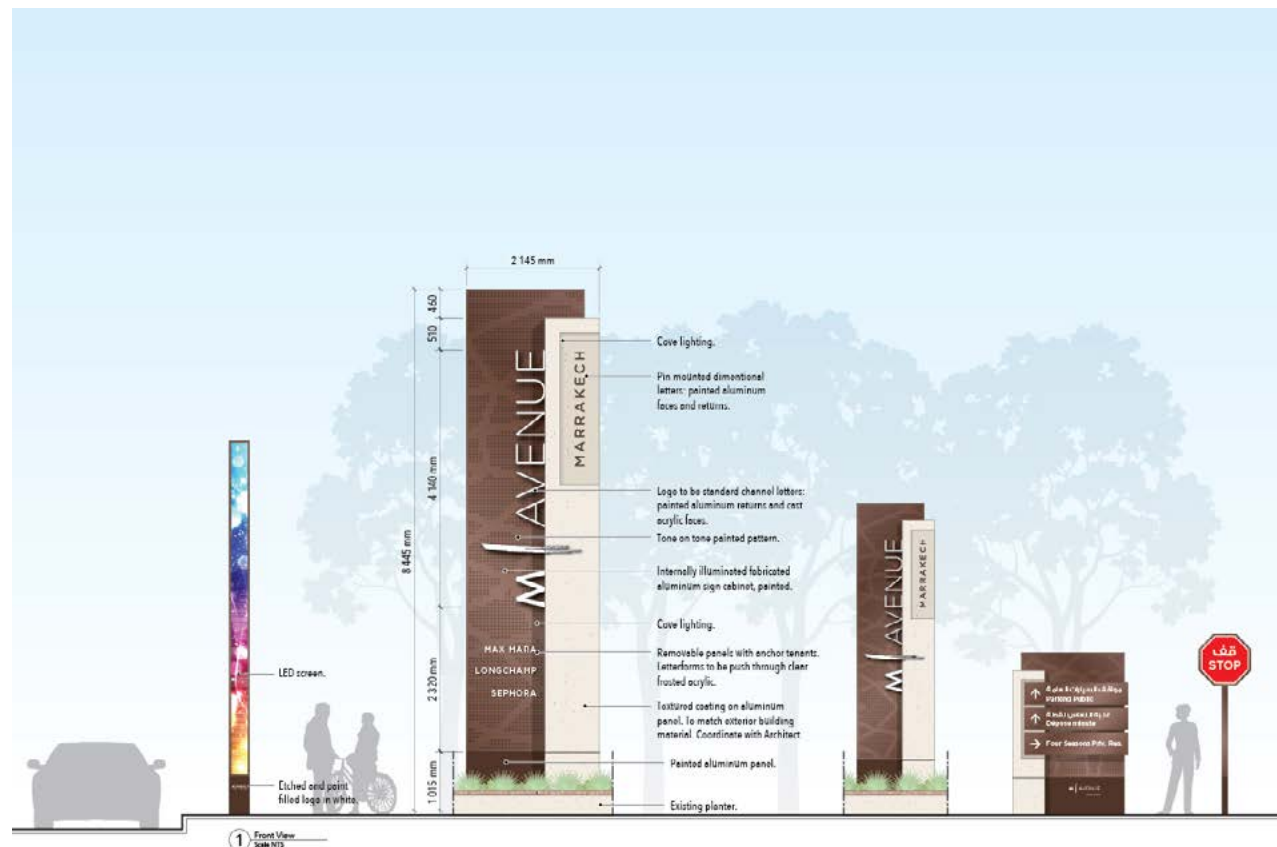

YAROSLAVKA SHOPPING CENTER

RETAIL
/ MOSCOW
RUSSIA

M AVENUE

MIXED-USE
/ MARRAKESH
MOROCCO

meydene
Experience Marrakech

FOUR SEASONS
 PRIVATE RESIDENCES
 MARRAKECH AT M AVENUE

PESTANA CR7
LIFESTYLE HOTELS

Image References
Pestana CR7 Marrakech at M Avenue

3 Front View
Scale 1:10

1 Front View
Scale 1:10

2 Front View
Scale 1:10

4 Context Elevation
Scale 1:10

MIVIDA NEW CAIRO

MIXED-USE

/ CAIRO
EGYPT

MASDAR CITY